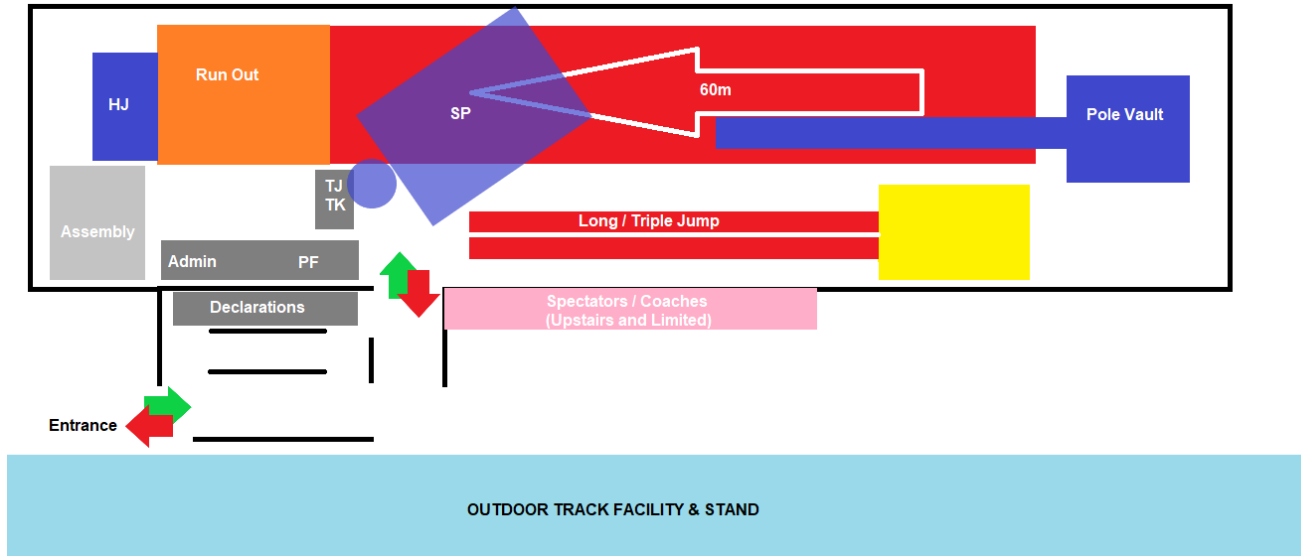

Facility Diagram – FRIDAY 26<sup>TH</sup> JANUARY and SUNDAY 28<sup>TH</sup> JANUARY AM SESSIONS

Facility Diagram – SATURDAY 27<sup>TH</sup> JANUARY and SUNDAY 28<sup>TH</sup> JANUARY PM SESSIONS